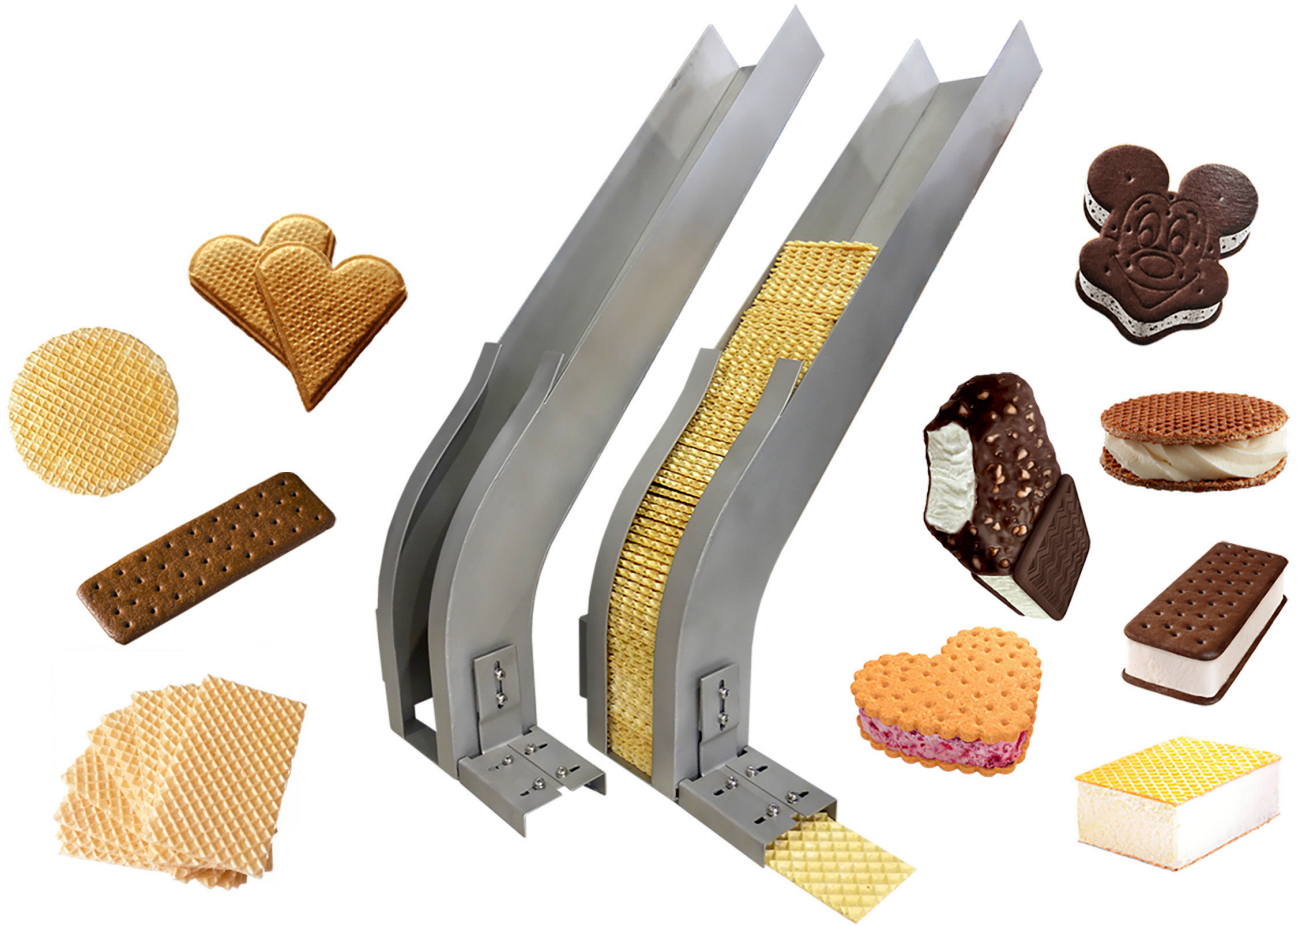

**POLICON**  
*Engineering & Manufacturing*

***Loader for waffles  
and biscuits***

# Loader for waffles and biscuits

## Description

Loader for waffles and biscuits is designed for the accumulation of waffles, biscuits of any shape and automatic stacking on the product - briquette ice cream, sandwiches, soufflés, etc.

# Loader for waffles and biscuits

This product can be manufactured according to the technical specifications of the customer, taking into account its predetermined parameters and features.

**Full cycle engineering services**