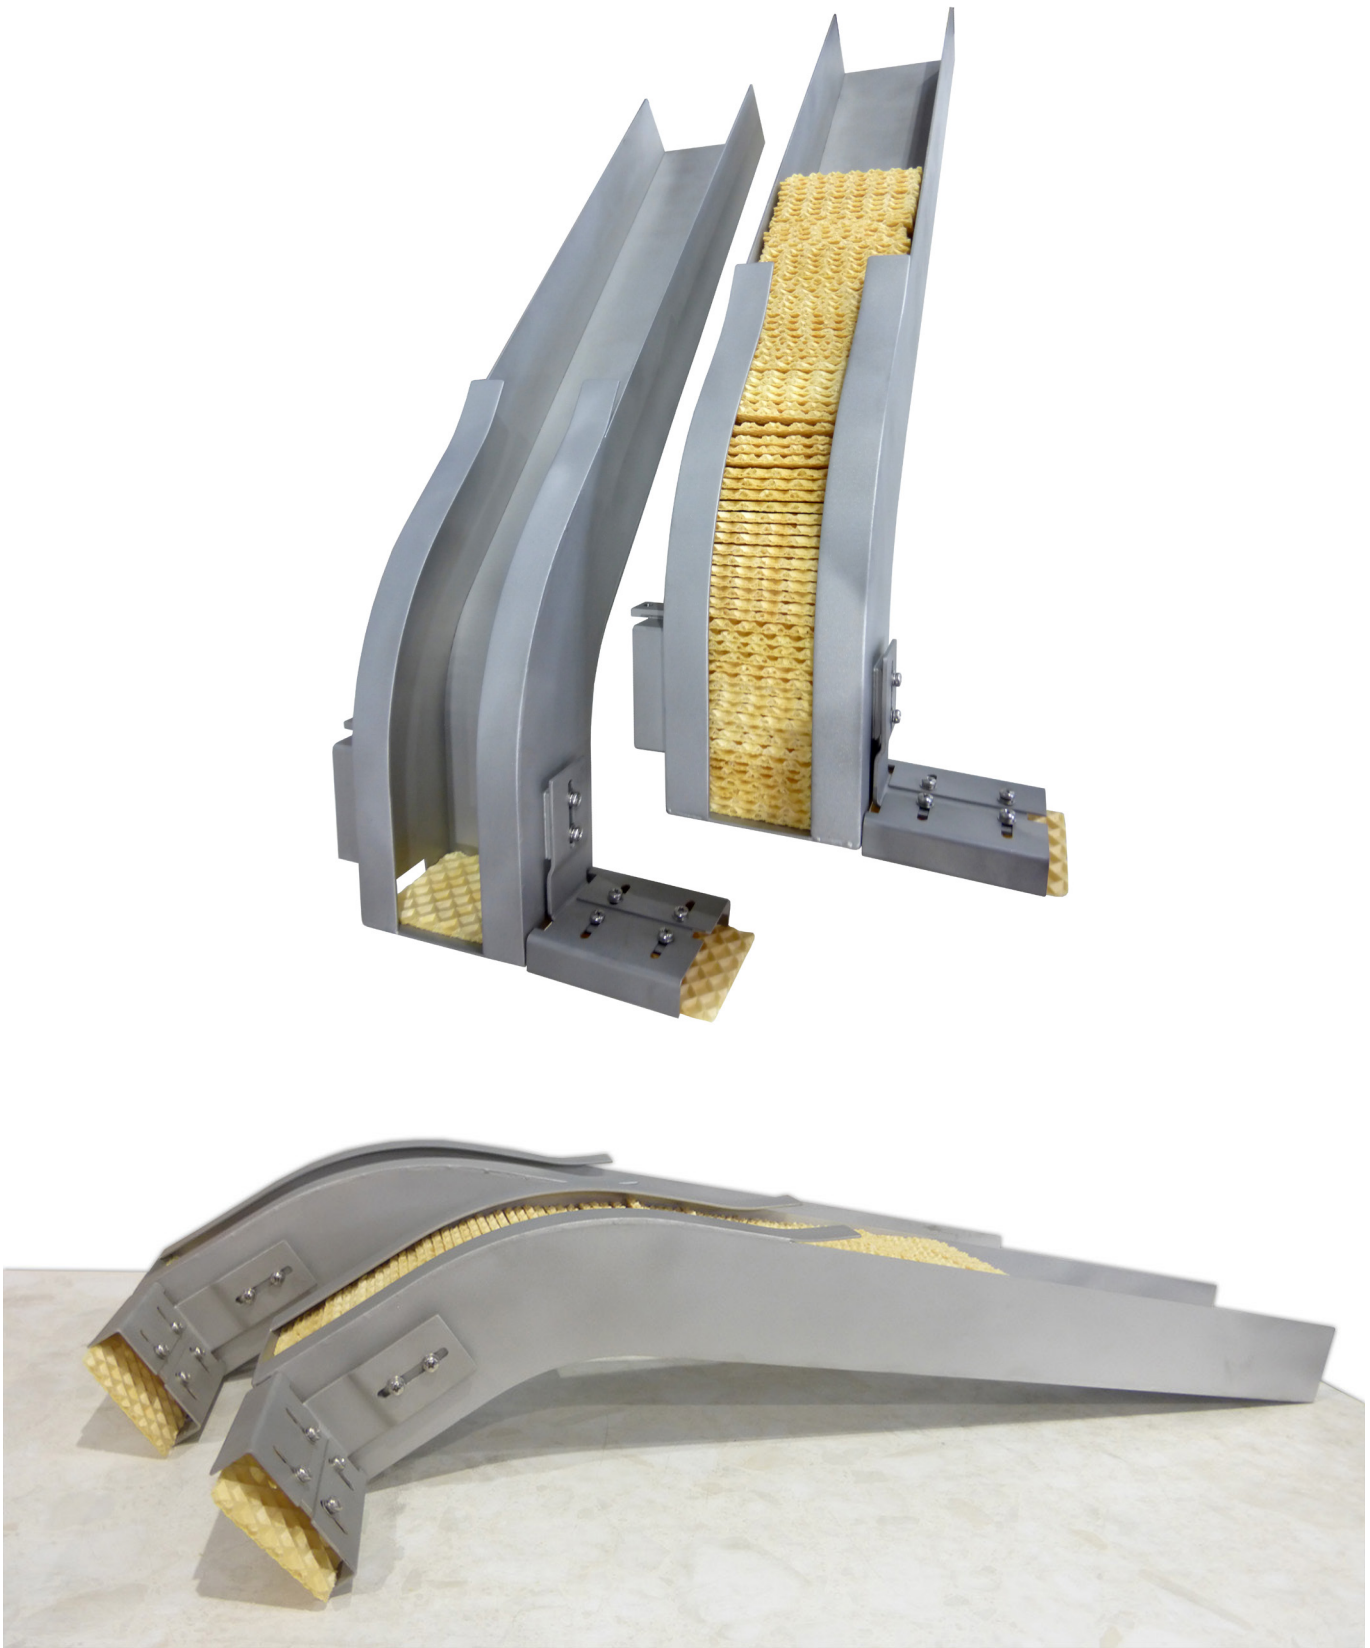

## Description

Loader for waffles and biscuits is designed for the accumulation of waffles, biscuits of any shape and automatic stacking on the product - briquette ice cream, sandwiches, soufflés, etc.

Possibility of quick re-equipment of production for a new type of product.

The equipment is installed on various automated briquette production lines.

# Loader for waffles and biscuits

This product can be manufactured according to the technical specifications of the customer, taking into account its predetermined parameters and features.

**Full cycle engineering services**